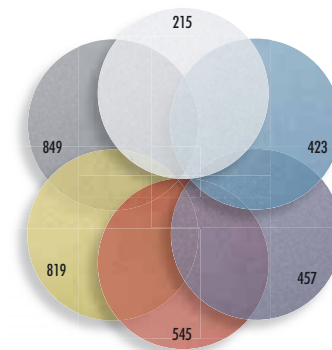

speciality of it is its shimmering and glittery surface. It is suitable for writing, invitations, announcements and using as insert sheets in cards.

Ⓔ Le papier semi-transparent. Sa particularité est sa surface scintillante et étincelante. S'adapte merveilleuse-

ment comme papiers à lettre, intercalaire pour cartes, invitations de tous sortes et diverses annonces.

Ⓘ Carta semi trasparente. La particolarità è la superficie brillante e lucicante. Si adatta meravigliosamente alla creazione di stampe per tutte le

occasioni o come intercalare di biglietti augurali.

Ⓔ Un papel parcialmente transparente. Lo más impactante de este papel es su superficie aperlada. Excelente para escritura, hoja interior de farjería, invitaciones, galerías, etc.

Papier / paper / Papier / Carta / Papel: 100 g/m²					
	A4	DL	C6	A4	PN
	Bg 210 x 297 mm	C6/5 223 x 114 mm	C6 162 x 114 mm	Bg 8,5 x 11 inch	Bg 50 x 70 cm
Art.-No.	693 796 / ...	693 294 / ...	693 324 / ...	693 786 / ...	693 0206 / ...
Farbe / colour / couleur / colore / color	215	423	457	545	819
perlweiss, pearl white, blanc perle, bianco perlato	215	423	457	545	819
blueberry, myrtille, mirtillo	423	457	545	819	
plaueme, plum, prune, prugna	457	545	819		
goldorange, gold orange, orange or, arancio oro	545	819			
gold, gold, or, oro	819				
silber, silver, argent, argento, plata	849